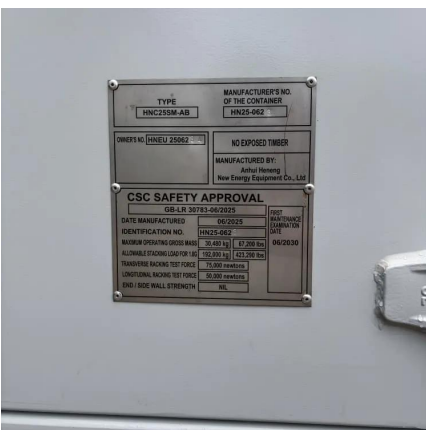

What is KSB-s safety breaker?

KSB-S Safety Breaker is a MCB or MCCB that is enclosed in a flame-retardant, impact-resistant plastic enclosure. It is used for indoor applications and is applicable for RCBO, plug-in, and bolt-on type circuit breakers. It is also optional with a socket outlet that has a rated current of 50A. Single Pole 2 way switch varies from 1 to 4 gangs.

Koten safety breaker factory in Colombia

KOTEN SAFETY BREAKER W/ OUTLET 2P (KSB ...

APPLICATION Protects the electrical circuit from damage caused by overload electricity or short circuit. Once it detects a problem it automatically trips and cuts off the power. Dimension: L x W x H(15.5cm x 7cm x 7cm)

KSB-S

KSB-S Safety Breaker is a MCB or MCCB that is enclosed in a flame-retardant, impact-resistant plastic enclosure. It is used for indoor applications and is applicable for RCBO, plug-in, and bolt-on type circuit breakers.