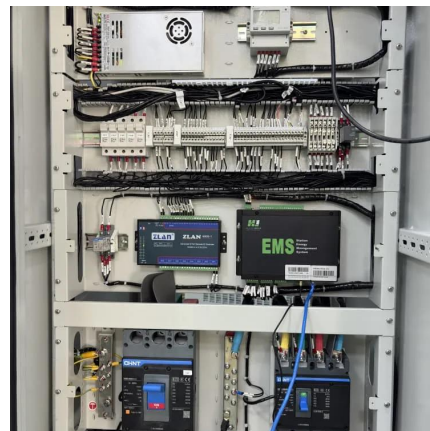

[Koten Safety Breaker For Sale In Kazakhstan Buyers](#)

Sell Koten Safety Breaker For Sale In Kazakhstan in bulk to verified buyers and importers. Connect with businesses actively looking to buy wholesale Koten Safety Breaker For Sale In ...

[Koten KSB-S Safety Breaker With Outlet 2P 15 20 30 40 50 ...](#)

Koten KSB-S Safety Breaker With Outlet 2P 15 20 30 40 50 60 70 100 Ampere 100% ORIGINAL 100% BRAND NEW KSB-S Safety Breaker With Outlet is a MCB or MCCB that is ...