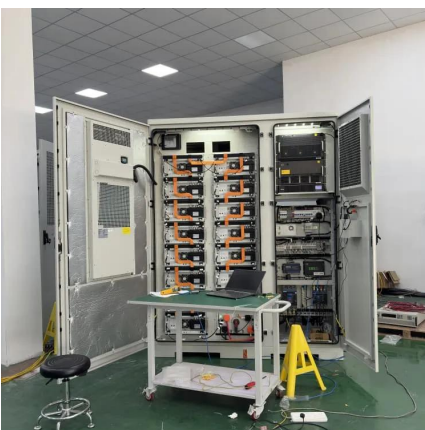

[20FT Container 250KW 803KWH Battery Energy Storage System](#)

3 days ago · The 20FT Container 250kW 860kWh Battery Energy Storage System is a highly integrated and powerful solution for efficient energy storage and management. This all-in-one ...