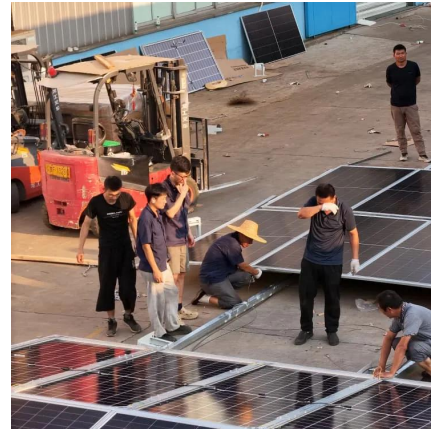

[Commercial Battery Storage Solutions . GSL Energy](#)

Nov 12, 2025 · Empowering your business with scalable commercial battery storage systems & mdash; from lithium-based cabinets to large-scale commercial solar battery storage systems ...

Contact Us

For catalog requests, pricing, or partnerships, please visit:
<https://woodgoods.pl>