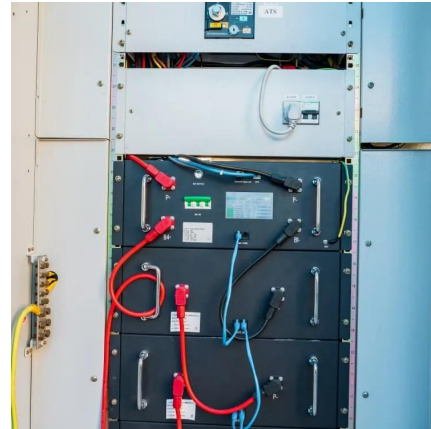

Sunway 300Kw 500Kw 800Kw 1Mw Battery Container Energy Storage System

ESS Container Battery Sunway Ess battery energy storage system (BESS) containers are based on a modular design. They can be configured to match the required power and capacity ...