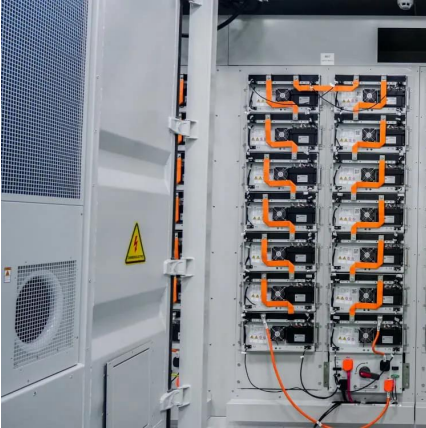

Maldives container generator set model