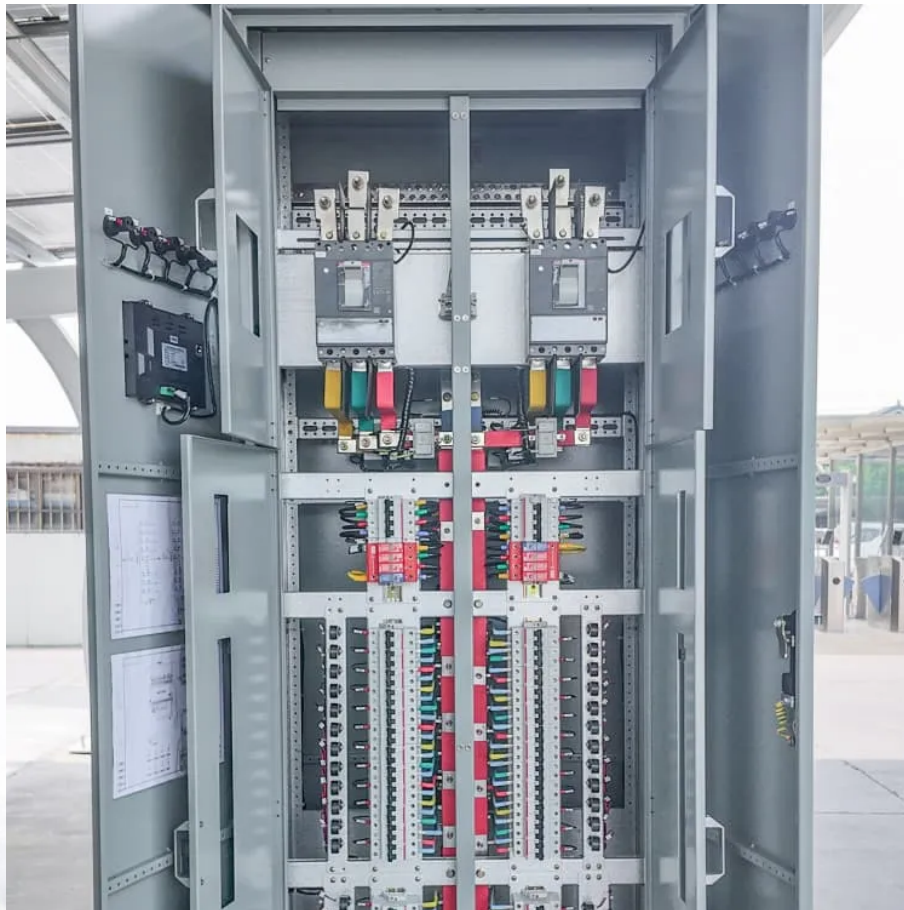

# **Mining emergency communication command base station**

## Overview

---

What is a mining communication base station?

Our mining communication base stations are innovatively built to fit your specific project's needs. Our semi-portable LTE base stations are modular, standalone, fully self-supporting units forging the way in long range communications solutions for remote mining operations. Mining relies on communication technology.

What is come-Star's underground mine broadcast communication system?

COME-STAR's underground mine broadcast communication system is designed to serve exactly these needs, ensuring real-time coordination and safety compliance for diverse mineral extraction environments worldwide.

How does a mine system work?

Modern mine systems require connectivity for IP phones, cameras, intercoms, and sensors through various interfaces like Ethernet, serial, and CAN ports. The COME-STAR solution delivers real-time audio, video, and control communication via a 10Gbps industrial fiber ring network—adaptable for all mineral types and mining sites.