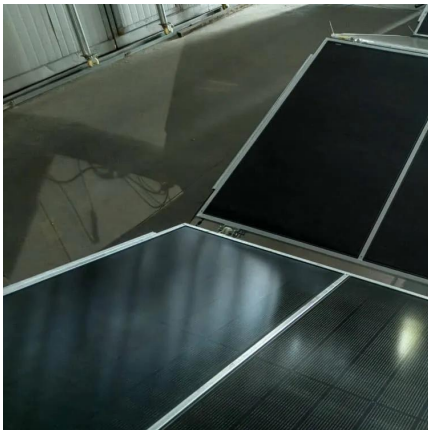

Contact Us

For catalog requests, pricing, or partnerships, please visit:
<https://woodgoods.pl>

Scan QR Code for More Information