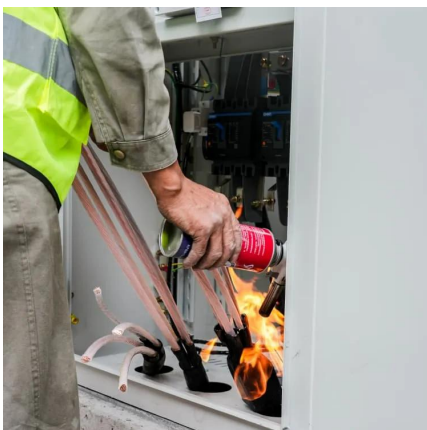

Cabinet-mounted energy storage battery- TianYing Group New Energy Battery

Cabinet energy storage battery systems usually include multiple energy storage battery modules, each module can provide energy storage capacity of hundreds of watt-hours to thousands of ...

[Vertiv EnergyCore Battery System](#)

Feb 13, 2025 · EnergyCore Battery Cabinet The Vertiv EnergyCore is the first lithium-ion battery cabinet engineered specifically for data center use. Its compact design, proven safety features, ...

[Yishengda Battery Module Aging Cabinet High Voltage ...](#)

Jul 14, 2025 · Yishengda Battery Module Aging Cabinet High Voltage Technology Strategic Cooperation, Supporting the Energy Storage Industry - EST group is a national high-tech ...