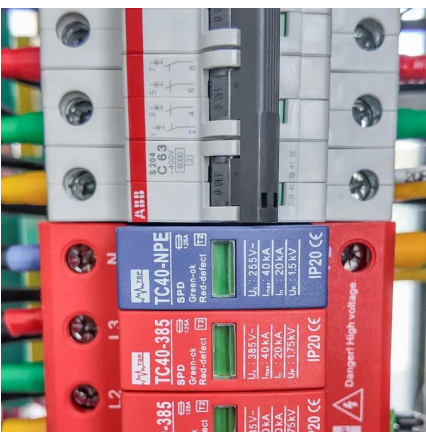

Contact Us

For catalog requests, pricing, or partnerships, please visit:
<https://woodgoods.pl>