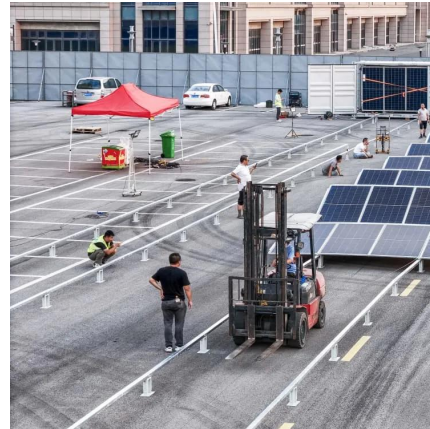

[Mobile Solar Power Containers: Off-Grid Energy Anywhere](#)

Mobile solar containers enable total off-grid operation, providing power in locations with no utility grid or where grid access is unreliable. This is essential for rural development ...