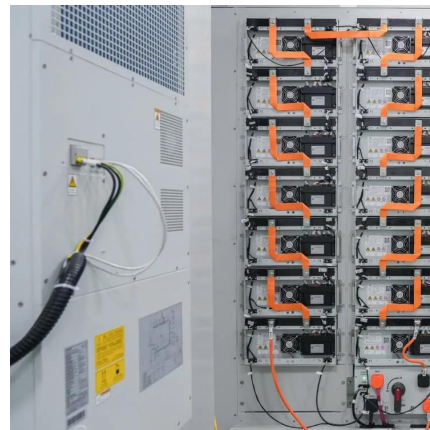

[241kWh Outdoor Cabinet Battery Energy Storage System](#)

Nov 7, 2025 · Polinovel CBS240 Outdoor Cabinet Battery Energy Storage System is tailored for high capacity power storage, ideal for large-scale renewable energy generation, PV self ...