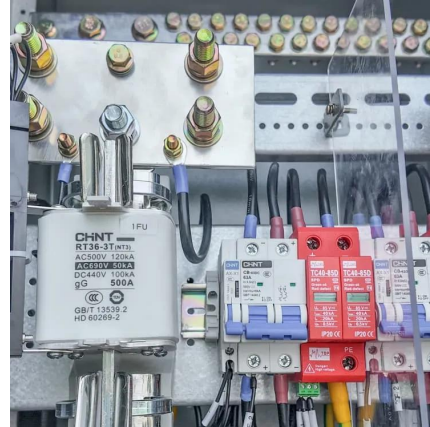

energy revolution's been stuck in this paradox: we've got solar panels cheaper than ever and wind ...