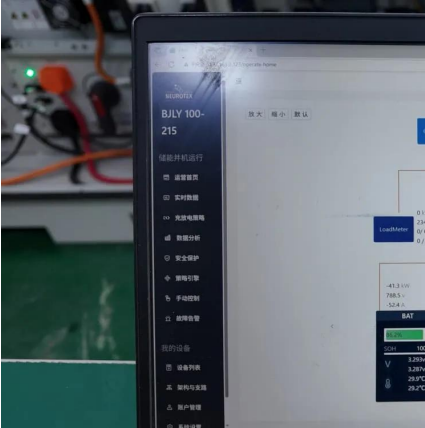

Power breaker switch factory in Jakarta