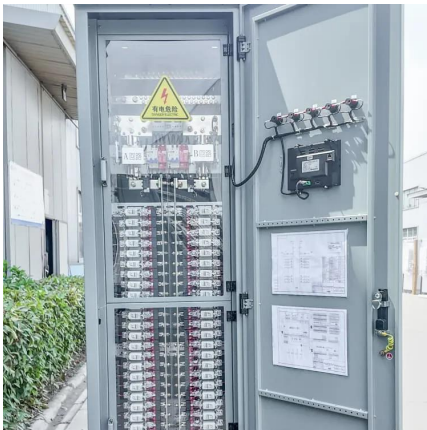

Cabinet Energy Storage System , VREMT

Discover our high-efficiency, modular battery systems with zero capacity loss and rapid multi-cabinet response. Ideal for industrial, commercial, and emergency applications, our solutions ...

GITEGA BATTERY ENERGY STORAGE MANUFACTURER

What is the Energy Cabinet? Smart Management and Convenience Intelligent Monitoring System: Integrated with a smart monitoring system, the Energy Cabinet provides real-time battery ...

Contact Us

For catalog requests, pricing, or partnerships, please visit:
<https://woodgoods.pl>

Scan QR Code for More Information