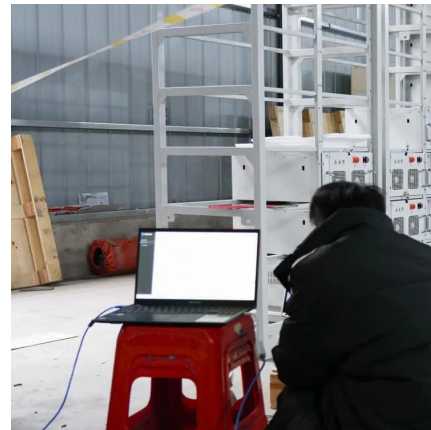

Royu circuit breaker in China in Los-Angeles

Royu circuit breaker in China in Los-Angeles

[ROYU BOLT-ON CIRCUIT BREAKER \(RCBB\) - Buildwell Depot](#)

APPLICATIONProtects the electrical circuit from damage caused by overload electricity or short circuit. Once it detects a problem it automatically trips and cuts off the power. Dimension: L x ...

[Top Royu Circuit Breaker Manufacturer in China](#)

Jan 29, 2024 · Introducing Royu Circuit Breaker, a high-quality electrical protection device manufactured by Chushang, a leading supplier from China. Designed to ensure the safety of ...