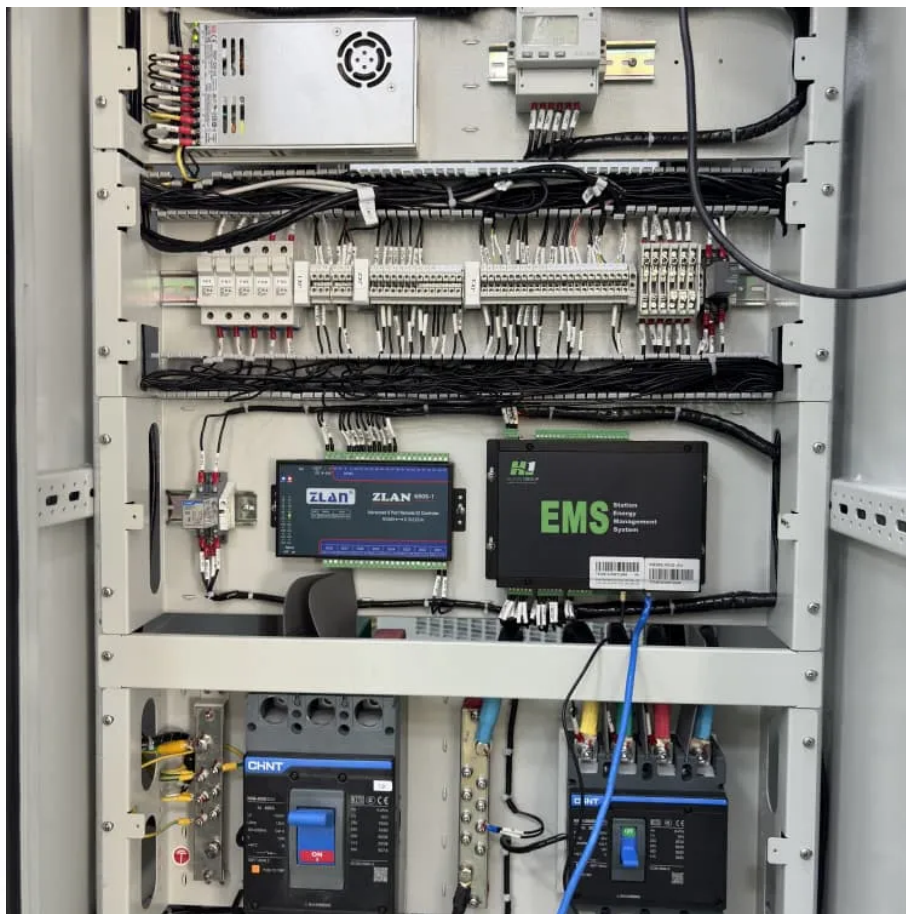

Samoa container generator set

Overview

What is container type diesel generator set?

Container type Diesel Generator Set Jet power supply container type generator set is design in accordance with ISO/TC104 standard size, rational construction, to make sure the generator set will not be damaged due to under high pressure in transport, and is suitable for ship transportation.

What is jet power supply container type generator set?

Jet power supply container type generator set is design in accordance with ISO/TC104 standard size, rational construction, to make sure the generator set will not be damaged due to under high pressure in transport, and is suitable for ship transportation. We can supply the 20' container, 40' container, and widen or heighten container type.