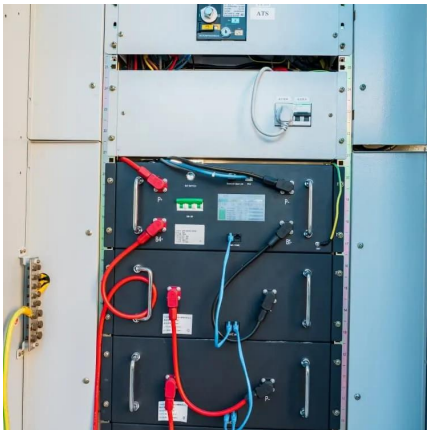

[How to design an energy storage cabinet: integration and ...](#)

As the core equipment in the energy storage system, the energy storage cabinet plays a key role in storing, dispatching and releasing electrical energy. How to design an ...

[Integrated Energy Cabinet Project for Carrier Base Stations](#)

Configured based on daily peak/off-peak electricity rates, it utilizes off-peak grid power (battery storage) during low-demand periods and discharges battery power (without grid usage) during ...

[Site Battery Storage Cabinet, Base Station Energy Storage](#)

A Site Battery Storage Cabinet is a modular energy backup unit specifically designed for telecom base stations. It houses lithium-ion batteries (typically LFP), BMS, EMS, and optional thermal ...

[Practical Guide to Battery Module Cabinets: Where They're ...](#)

Practical Guide to Battery Module Cabinets: Where They're Used, How to Install, and Future Upgrades In the previous article "Beginner's Guide to Battery Module Cabinets", we explored ...