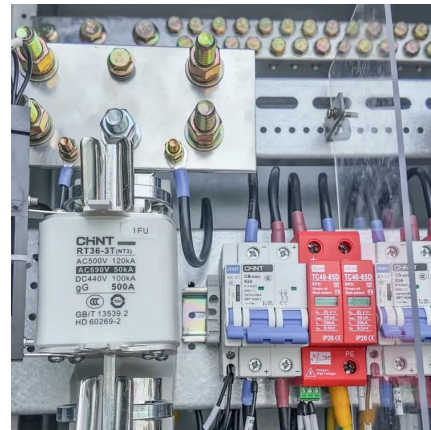

Commercial Battery Storage Solutions . GSL Energy

Empowering your business with scalable commercial battery storage systems & mdash; from lithium-based cabinets to large-scale commercial solar battery storage systems ...