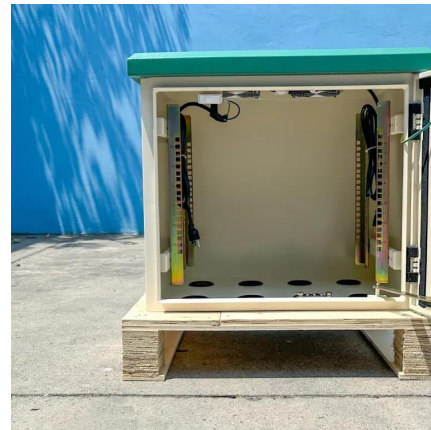

Solar container communication station EMS construction project qualification

Overview

How can a mobile energy storage system help a construction site?

Integrate solar, storage, and charging stations to provide more green and low-carbon energy. On the construction site, there is no grid power, and the mobile energy storage is used for power supply. During a power outage, stored electricity can be used to continue operations without interruptions.

Solar container communication station EMS construction project qu

[Integrating Solar Power Containers into Modern Energy ...](#)

Feb 13, 2025 · Event and Construction Sites: Temporary venues and construction projects benefit from the plug-and-play nature of these systems, reducing the need for diesel generators and ...

[Modular Solar Power Station Containers: The Future of ...](#)

Feb 13, 2025 · Modular solar power station containers represent a revolutionary approach to renewable energy deployment, combining photovoltaic technology with standardized shipping ...