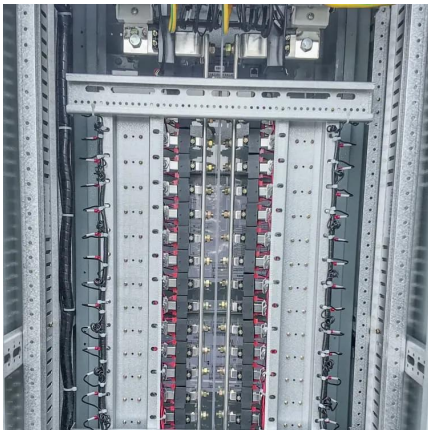

Commercial Solar Container Energy Storage 1MW Container Solar ...

Commercial Solar Container Energy Storage
1MW Container Solar Energy Storage System
Power Station Introduces safe and efficient clean
energy (solar, wind) with AI management to ...

Contact Us

For catalog requests, pricing, or partnerships, please visit:
<https://woodgoods.pl>

Scan QR Code for More Information