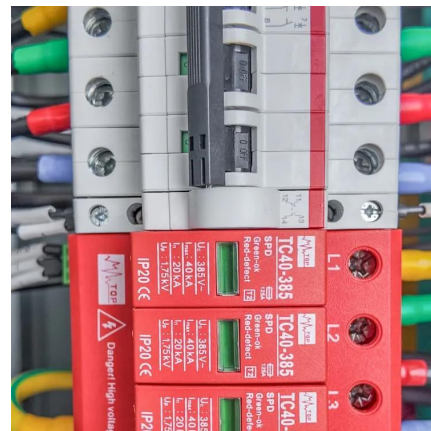

### [Wind-solar hybrid for outdoor communication base ...](#)

5 days ago · Integrated Solar-Wind Power Container for Communications This large-capacity, modular outdoor base station seamlessly integrates photovoltaic, wind power, and energy ...

[Integrated Solar-Wind Power Container for Communications](#)

This large-capacity, modular outdoor base station seamlessly integrates photovoltaic, wind power, and energy storage to provide a stable DC48V power supply and optical distribution. Perfect ...