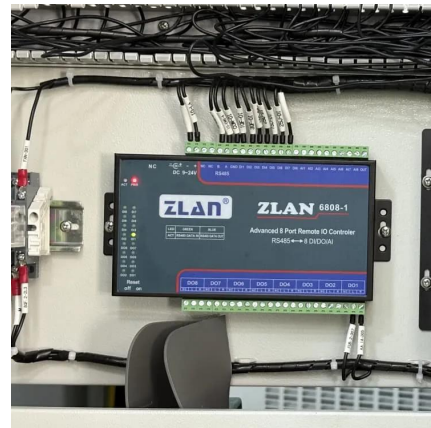

[Ecohouse Solar: Solar Installation Company in Columbus, Ohio](#)

A solar panel system increases your property's value while lowering energy costs. With flexible financing options and our new leasing program, installing solar in Ohio is more affordable than ...