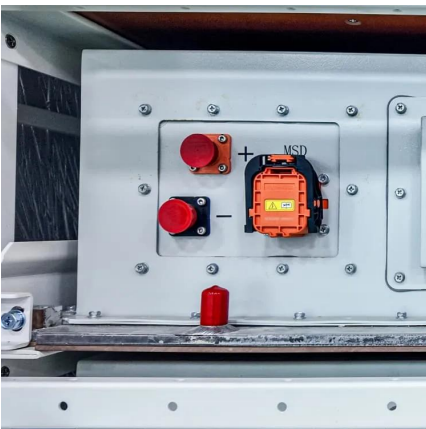

390W Bifacial Solar Panel Photovoltaic Modules Double Glass 9BB ...

Product Specification Frame Anodized Aluminium Alloy Place of Origin China Packaging Details Pallet+Carton Box Glass 3.2mm High Transmission Low Iron Tempered Glass Dimension ...