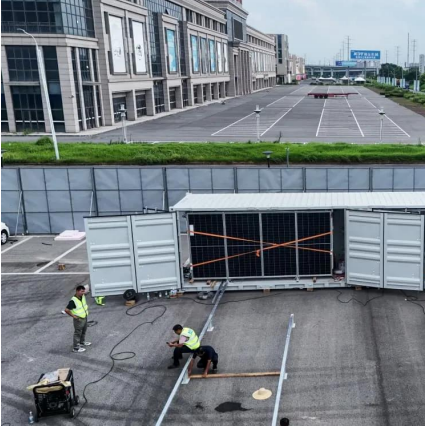

Solar power supply 420KW energy storage cabinet