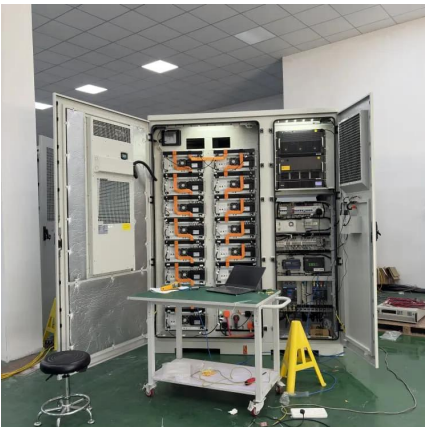

[5g Tower Base Station Support Customization Battery Power ...](#)

Aug 4, 2025 · 5g Tower Base Station Support Customization Battery Power Enclosure Outdoor Telecom Cabinet Mts9304A-Ha2001 for Communication, Find Details and Price about Outdoor ...