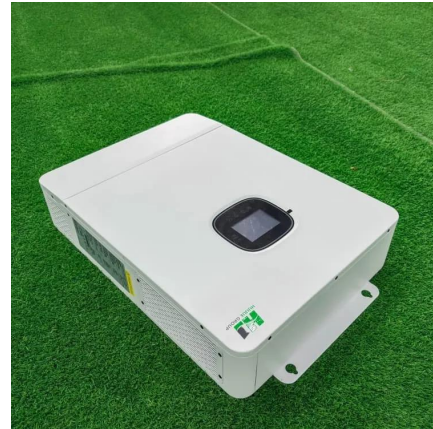

Contact Us

For catalog requests, pricing, or partnerships, please visit:
<https://woodgoods.pl>