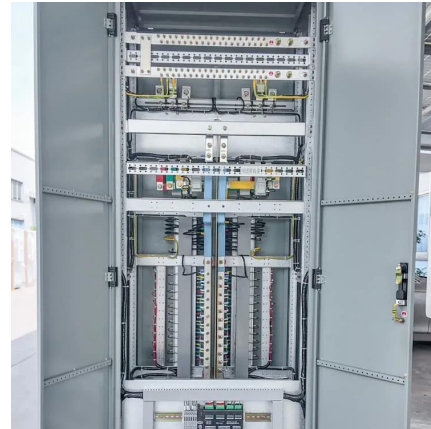

Contact Us

For catalog requests, pricing, or partnerships, please visit:
<https://woodgoods.pl>