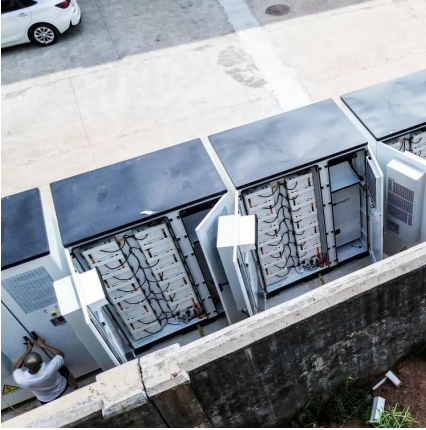

Switchgear equipment in China in Romania