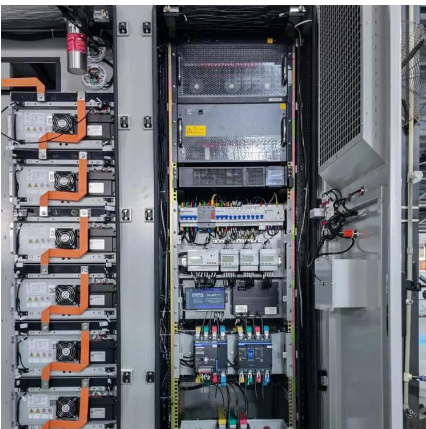

Ensuring Safety in Nuku alofa The Role of Uninterruptible Power Supply

Why Uninterruptible Power Matters in Critical Scenarios In Tonga's capital, Nuku'alofa, power stability isn't just about convenience - it's a lifeline. Hospitals, emergency services, and ...