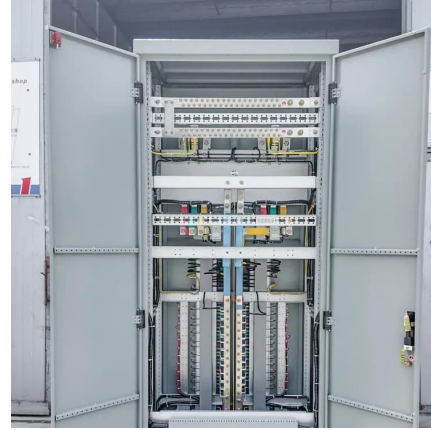

Victoria solar container communication station solar Solution

Overview

What is a solar container build?

It's a modified shipping container built to house solar panels, batteries, inverters, and other off-grid power systems. These units are ideal for powering remote sites, construction camps, emergency setups, or as a portable backup energy system. What's included in a solar container build?

.

What is a solar powered shipping container?

At SCS Australia, we create solar powered shipping containers that combine renewable energy technology with the strength and mobility of a shipping container. These self-sufficient units are ideal for powering off-grid operations, mobile businesses, events, and remote projects—all while reducing carbon footprint and cutting energy costs.

What does a modbox solar container include?

A typical ModBox solar container includes battery storage, inverter setup, internal racking, cabling, ventilation, and secure access. We can also include external solar panel mounting or integrate with your existing array. Can I use a solar container to power other ModBox units?

[Integrated Solar-Wind Power Container for Communications](#)

This large-capacity, modular outdoor base station seamlessly integrates photovoltaic, wind power, and energy storage to provide a stable DC48V power supply and optical distribution. Perfect ...