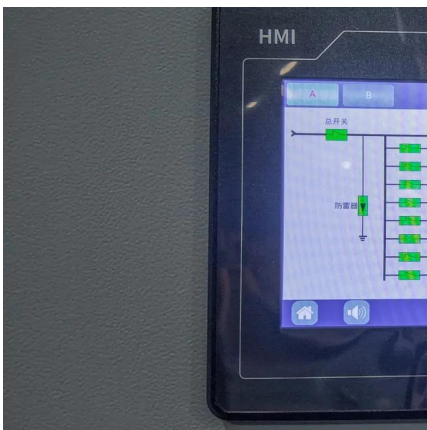

[How to maintain base station energy storage batteries](#)

Battery storage power stations are usually composed of batteries, power conversion systems (inverters), control systems and monitoring equipment. There are a variety of battery types ...

[MAINTENANCE POINTS FOR TELECOM BASE STATION ...](#)

Batteries in the base station integrated cabinet
The battery cabinet for base station is a special cabinet to provide uninterrupted power supply for communication base stations and related ...

[Communication Base Station Maintenance Guide , Huijue ...](#)

Why Your Network Stability Hinges on Proactive Maintenance Did you know a single communication base station failure can disrupt services for 5,000+ users? As global 5G ...