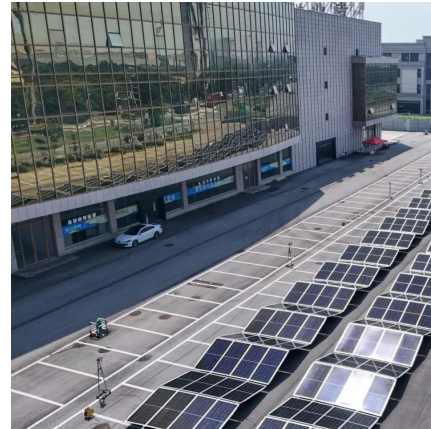

[What is an outdoor energy storage cabinet? -Gmsolarkit](#)

Apr 10, 2025 · 3. Application scenarios of outdoor energy storage cabinets Industrial and commercial energy storage Peak-valley arbitrage: A Belgian company deployed a GreenMore ...