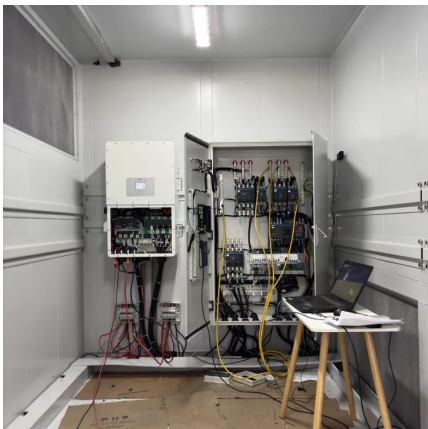

[FIND THE BEST OUTDOOR COMMUNICATION CABINETS IN ...](#)

There are several brands of outdoor communication battery cabinets in Windhoek What is a waterproof outdoor Telecom cabinet?The IP65 Waterproof Outdoor Telecom Cabinet is perfect ...