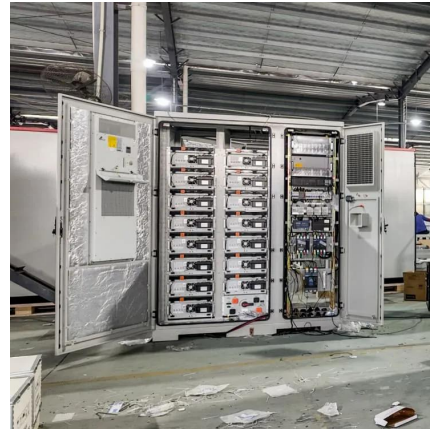

three Maximum Power Point ...

[Wholesale 16 Kw Deye Inverter Supplier and Manufacturer, ...](#)

The 16 Kw Deye Inverter is an essential component for any solar energy system, providing reliable and efficient power conversion for residential and commercial applications. ...

Contact Us

For catalog requests, pricing, or partnerships, please visit:
<https://woodgoods.pl>

Scan QR Code for More Information