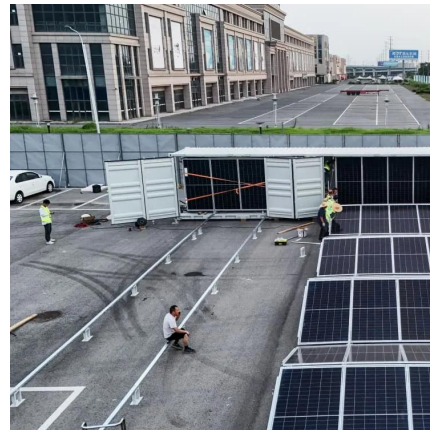

[Apartment & Multi-Family Electrical Panel & Main-Service ...](#)

5 days ago · Keep your units rentable & insured--replace unsafe panels and right-size your main service with Branover Contractors' turnkey upgrades. Free consult.